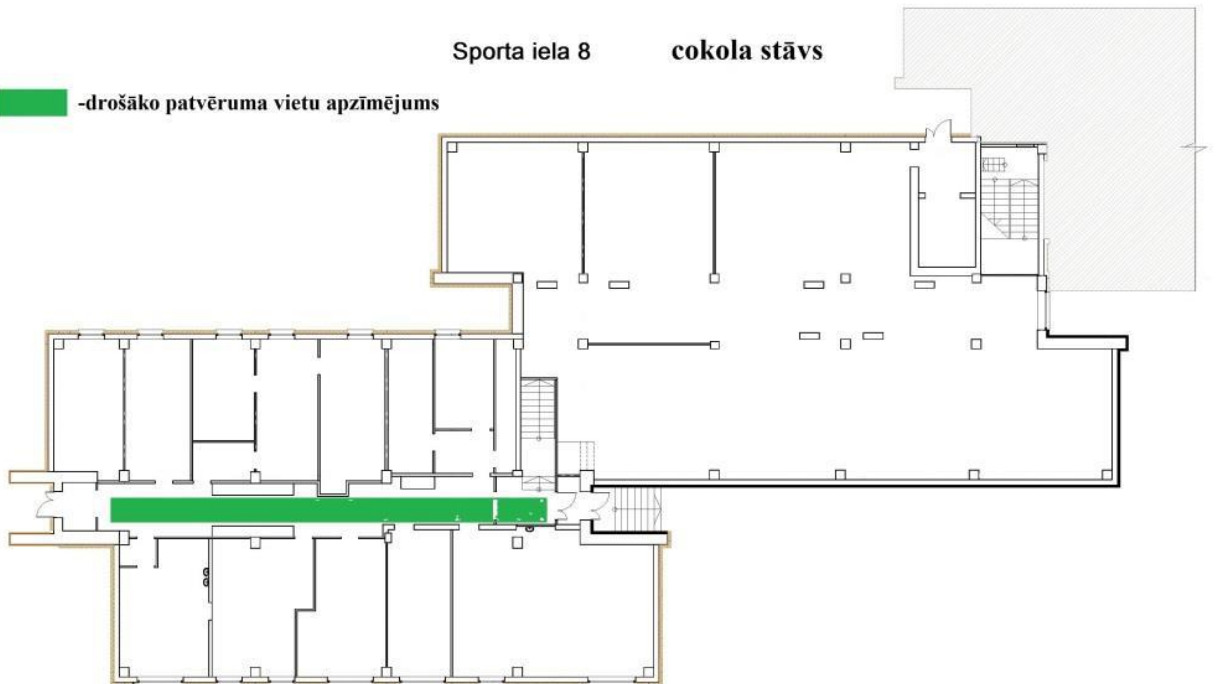

# The safest shelter locations in the student dormitory of Daugavpils University, Sporta iela 6, Daugavpils

Basement level at Sporta iela 6

First floor at Sporta iela 6

Second floor at Sporta iela 6

**Sporta iela 6 2. stāvs**

h-2.52

**The safest shelter locations in the student dormitory of Daugavpils University, Sporta iela 8, Daugavpils**

Basement level at Sporta iela 8

**Sporta iela 8 cokola stāvs**

**-drošāko patvēruma vietu apzīmējums**

First floor at Sporta iela 8

Second floor at Sporta iela 8

Second floor at Sporta iela 8

Sporta iela 8 3. stāvs

Fourth floor at Sporta iela 8

Sporta iela 8 4. stāvs

Fifth floor at Sporta iela 8

**The safest shelter locations in the student dormitory of Daugavpils University, Parādes iela 11, Daugavpils**