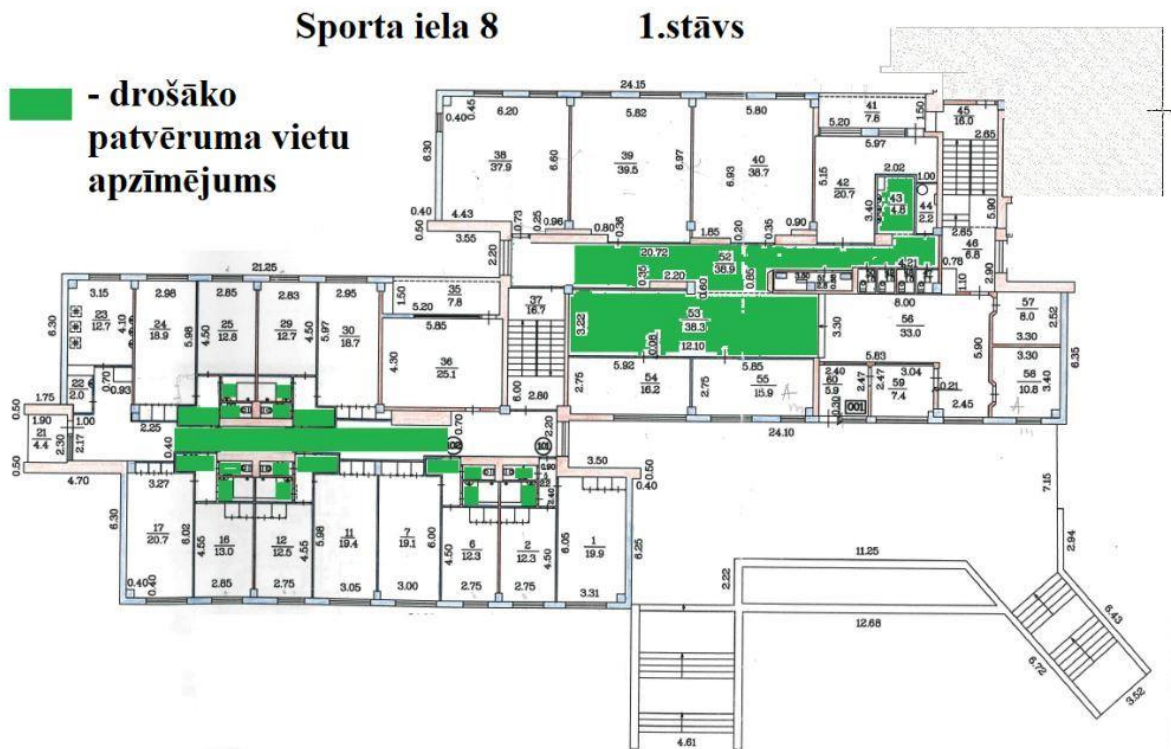

# The safest shelter locations in the student dormitory of Daugavpils University, Sporta iela 6, Daugavpils

Basement level at Sporta iela 6

First floor at Sporta iela 6

Second floor at Sporta iela 6

**Sporta iela 6 2. stāvs**

h-2.52

**The safest shelter locations in the student dormitory of Daugavpils University, Sporta iela 8, Daugavpils**

Basement level at Sporta iela 8

**Sporta iela 8 cokola stāvs**

**-drošāko patvēruma vietu apzīmējums**

First floor at Sporta iela 8

Second floor at Sporta iela 8

Second floor at Sporta iela 8

Sporta iela 8 3. stāvs

Fourth floor at Sporta iela 8

Sporta iela 8 4. stāvs

Fifth floor at Sporta iela 8

**The safest shelter locations in the student dormitory of Daugavpils University, Parādes iela 11, Daugavpils**