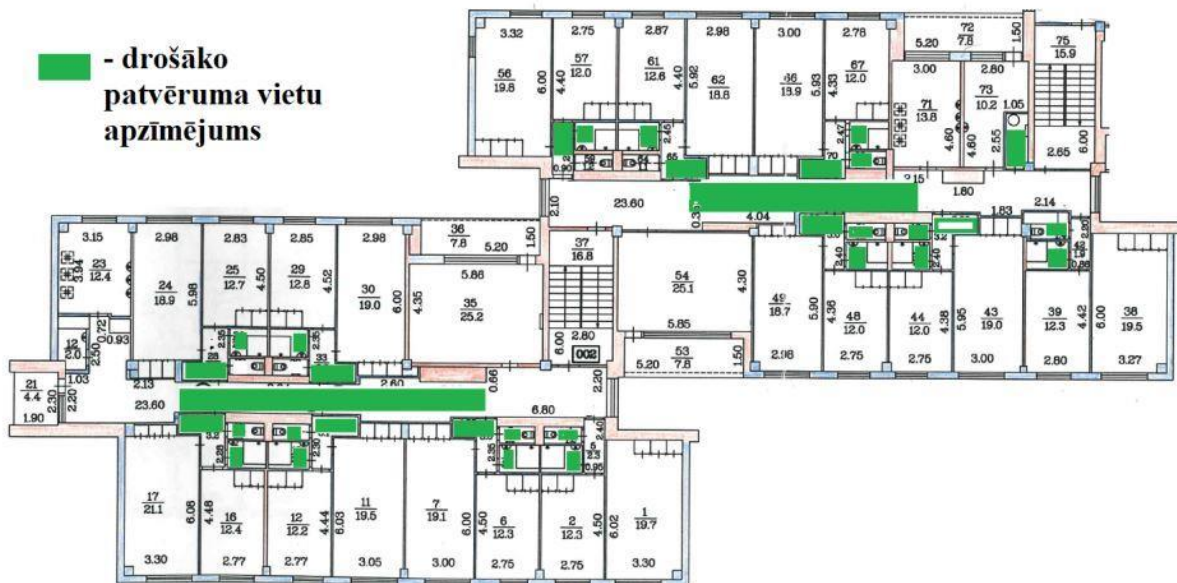

h-2.52

**The safest shelter locations in the student dormitory of Daugavpils University, Sporta iela 8, Daugavpils**

Basement level at Sporta iela 8

**Sporta iela 8 cokola stāvs**

**-drošāko patvēruma vietu apzīmējums**

First floor at Sporta iela 8

Second floor at Sporta iela 8

Second floor at Sporta iela 8

Sporta iela 8 3. stāvs

Fourth floor at Sporta iela 8

Sporta iela 8 4. stāvs

Fifth floor at Sporta iela 8

**The safest shelter locations in the student dormitory of Daugavpils University, Parādes iela 11, Daugavpils**