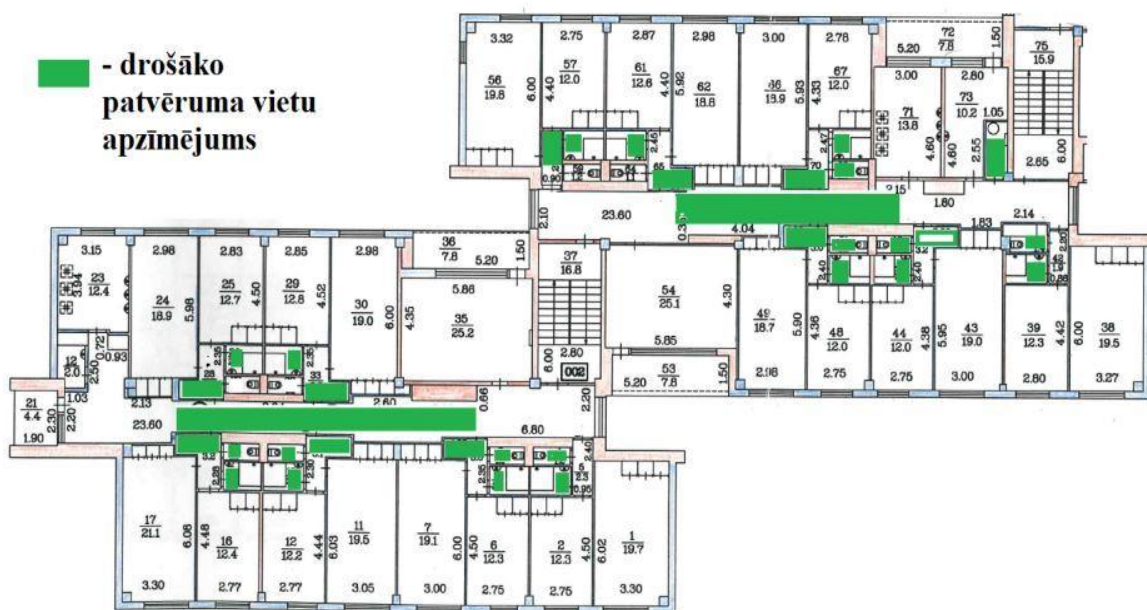

h-2.52

**The safest shelter locations in the student dormitory of Daugavpils University, Sporta iela 8, Daugavpils**

Basement level at Sporta iela 8

**Sporta iela 8 cokola stāvs**

**-drošāko patvēruma vietu apzīmējums**

First floor at Sporta iela 8

Second floor at Sporta iela 8

Second floor at Sporta iela 8

Sporta iela 8 3. stāvs

Fourth floor at Sporta iela 8

Sporta iela 8 4. stāvs

Fifth floor at Sporta iela 8

**The safest shelter locations in the student dormitory of Daugavpils University, Parādes iela 11, Daugavpils**