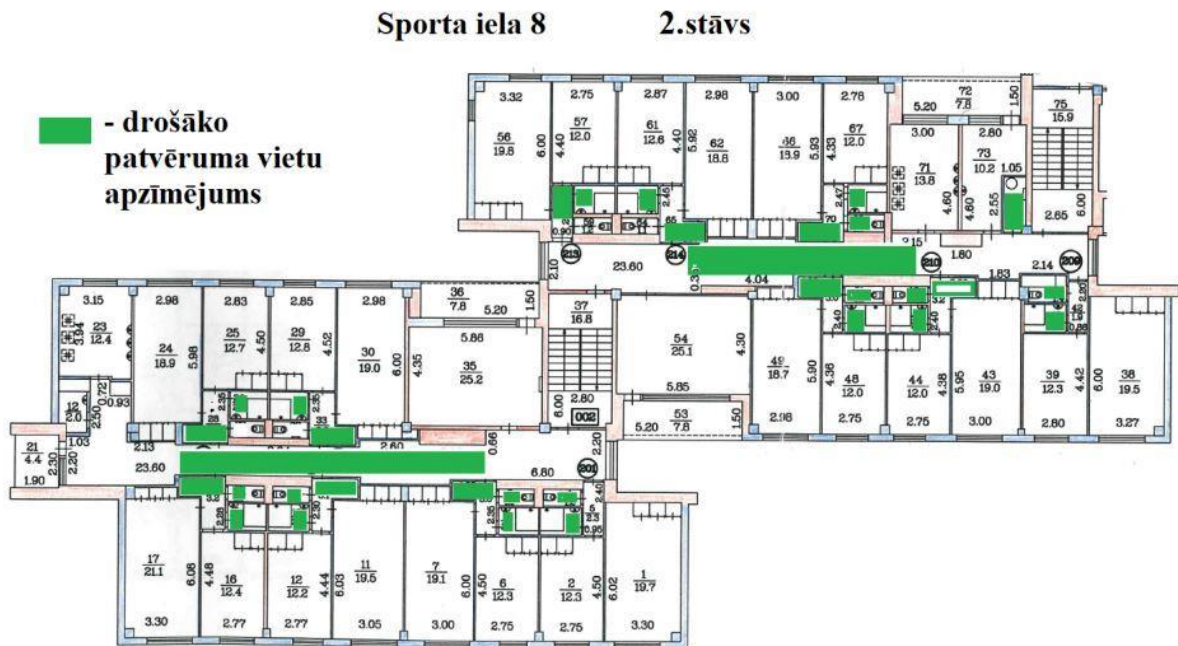

# The safest shelter locations in the student dormitory of Daugavpils University, Sporta iela 6, Daugavpils

Basement level at Sporta iela 6

First floor at Sporta iela 6

Second floor at Sporta iela 6

**Sporta iela 6 2. stāvs**

h-2.52

**The safest shelter locations in the student dormitory of Daugavpils University, Sporta iela 8, Daugavpils**

Basement level at Sporta iela 8

**Sporta iela 8 cokola stāvs**

**-drošāko patvēruma vietu apzīmējums**

First floor at Sporta iela 8

Second floor at Sporta iela 8

Second floor at Sporta iela 8

Sporta iela 8 3. stāvs

Fourth floor at Sporta iela 8

Sporta iela 8 4. stāvs

Fifth floor at Sporta iela 8

**The safest shelter locations in the student dormitory of Daugavpils University, Parādes iela 11, Daugavpils**